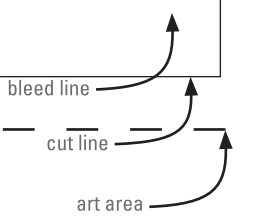

INSIDE RIGHT/CLEARTRAY
137.1 mm × 187.3 mm

INSIDE
137 mm × 187.3 mm

BACK COVER
137.1 mm × 188 mm

SPINE 6.7 mm × 188 mm

FRONT COVER
137 mm × 188 mm

4-Panel Tall Template

The interior guideline represents the safety margin, the middle guideline represents the cut line and the exterior guideline represents the bleed line. If your design has art that goes all the way to the edges, then you'll need to extend the art to the bleed line. When setting up your art for the inside left and inside right, you'll also need to flip your art 180 degrees (upside down) before submitting it.